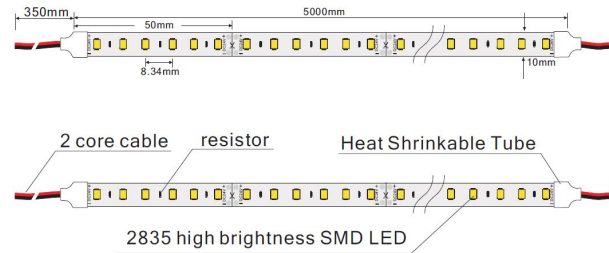

300880

96W/12V LED Strip 120 LEDs/Metre IP62 Cool White

Output Power/Max Power	W	96W
Input Rated Voltage	V	12
Colour Temperature	K	6000 - 7000
Lumens	lm	8177
Colour Rendering Index		>90
Viewing Angle/Beam	o	120
Number of LEDs		600
LED Type		2835 SMD
Max Ambient Temperature (Ta)	°C	-20°C to +50°C
IP Protection Level		IP62
Dimensions	mm	5000 x 10 x 2.5
Length of Unit	mm	cutable every 25mm
Max Length After Feed-in	m	3
Life Time		50000 Hours
Packaging		1 x 5m
Detailed Description		96W/12V High Brightness Flexible LED Strip IP62

ADDITIONAL INFORMATION

Also available Cool White, Natural White & Warm White in 12V & 24V output

300881

96W/12V LED Strip 120 LEDs/Metre IP62 Natural White

Output Power/Max Power	W	96W
Input Rated Voltage	V	12
Colour Temperature	K	4000 - 4500
Lumens	lm	7967
Colour Rendering Index		>90
Viewing Angle/Beam	o	120
Number of LEDs		600
LED Type		2835 SMD
Max Ambient Temperature (Ta)	°C	-20°C to +50°C
IP Protection Level		IP62
Dimensions	mm	5000 x 10 x 2.5
Length of Unit	mm	cutable every 25mm
Max Length After Feed-in	m	3
Life Time		50000 Hours
Packaging		1 x 5m
Detailed Description		96W/12V High Brightness Flexible LED Strip IP62

ADDITIONAL INFORMATION

Also available Cool White, Natural White & Warm White in 12V & 24V output

300882

96W/12V LED Strip 120 LEDs/Metre IP62 Warm White

Output Power/Max Power	W	96W
Input Rated Voltage	V	12
Colour Temperature	K	2900 - 3200
Lumens	lm	7352
Colour Rendering Index		>90
Viewing Angle/Beam	o	120
Number of LEDs		600
LED Type		2835 SMD
Max Ambient Temperature (Ta)	°C	-20°C to +50°C
IP Protection Level		IP62
Dimensions	mm	5000 x 10 x 2.5
Length of Unit	mm	cutable every 25mm
Max Length After Feed-in	m	3
Life Time		50000 Hours
Packaging		1 x 5m
Detailed Description		96W/12V High Brightness Flexible LED Strip IP62