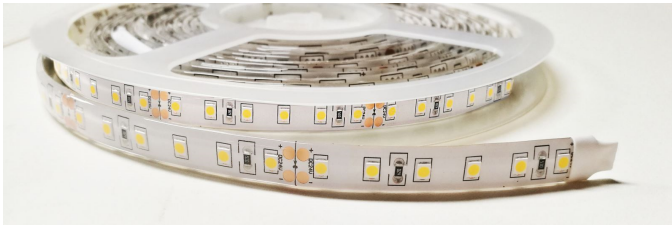

300880

96W/12V LED Strip 120 LEDs/Metre IP62 Cool White

Output Power/Max Power	W	96W
Input Rated Voltage	V	12
Colour Temperature	K	6000 - 7000
Lumens	lm	8177
Colour Rendering Index		>90
Viewing Angle/Beam	o	120
Number of LEDs		600
LED Type		2835 SMD
Max Ambient Temperature (Ta)	°C	-20°C to +50°C
IP Protection Level		IP62
Dimensions	mm	5000 x 10 x 2.5
Length of Unit	mm	cutable every 25mm
Max Length After Feed-in	m	3
Life Time		50000 Hours
Packaging		1 x 5m
Detailed Description		96W/12V High Brightness Flexible LED Strip IP62

ADDITIONAL INFORMATION

Also available Cool White, Natural White & Warm White in 12V & 24V output

300881

96W/12V LED Strip 120 LEDs/Metre IP62 Natural White

Output Power/Max Power	W	96W
Input Rated Voltage	V	12
Colour Temperature	K	4000 - 4500
Lumens	lm	7967
Colour Rendering Index		>90
Viewing Angle/Beam	o	120
Number of LEDs		600
LED Type		2835 SMD
Max Ambient Temperature (Ta)	°C	-20°C to +50°C
IP Protection Level		IP62
Dimensions	mm	5000 x 10 x 2.5
Length of Unit	mm	cutable every 25mm
Max Length After Feed-in	m	3
Life Time		50000 Hours
Packaging		1 x 5m
Detailed Description		96W/12V High Brightness Flexible LED Strip IP62

ADDITIONAL INFORMATION

Also available Cool White, Natural White & Warm White in 12V & 24V output

300882

96W/12V LED Strip 120 LEDs/Metre IP62 Warm White

Output Power/Max Power	W	96W
Input Rated Voltage	V	12
Colour Temperature	K	2900 - 3200
Lumens	lm	7352
Colour Rendering Index		>90
Viewing Angle/Beam	o	120
Number of LEDs		600
LED Type		2835 SMD
Max Ambient Temperature (Ta)	°C	-20°C to +50°C
IP Protection Level		IP62
Dimensions	mm	5000 x 10 x 2.5
Length of Unit	mm	cutable every 25mm
Max Length After Feed-in	m	3
Life Time		50000 Hours
Packaging		1 x 5m
Detailed Description		96W/12V High Brightness Flexible LED Strip IP62

ADDITIONAL INFORMATION

Also available Cool White, Natural White & Warm White in 12V & 24V output