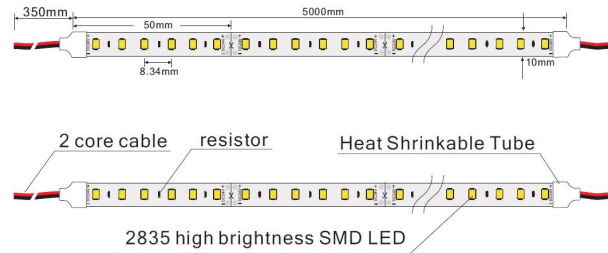

300880

96W/12V LED Strip 120 LEDs/Metre IP62 Cool White

Output Power/Max Power	W	96W
Input Rated Voltage	V	12
Colour Temperature	K	6000 - 7000
Lumens	lm	8177
Colour Rendering Index		>90
Viewing Angle/Beam	o	120
Number of LEDs		600
LED Type		2835 SMD
Max Ambient Temperature (Ta)	°C	-20°C to +50°C
IP Protection Level		IP62
Dimensions	mm	5000 x 10 x 2.5
Length of Unit	mm	cutable every 25mm
Max Length After Feed-in	m	3
Life Time		50000 Hours
Packaging		1 x 5m
Detailed Description		96W/12V High Brightness Flexible LED Strip IP62

ADDITIONAL INFORMATION

Also available Cool White, Natural White & Warm White in 12V & 24V output

300881

96W/12V LED Strip 120 LEDs/Metre IP62 Natural White

Output Power/Max Power	W	96W
Input Rated Voltage	V	12
Colour Temperature	K	4000 - 4500
Lumens	lm	7967
Colour Rendering Index		>90
Viewing Angle/Beam	o	120
Number of LEDs		600
LED Type		2835 SMD
Max Ambient Temperature (Ta)	°C	-20°C to +50°C
IP Protection Level		IP62
Dimensions	mm	5000 x 10 x 2.5
Length of Unit	mm	cutable every 25mm
Max Length After Feed-in	m	3
Life Time		50000 Hours
Packaging		1 x 5m
Detailed Description		96W/12V High Brightness Flexible LED Strip IP62

ADDITIONAL INFORMATION

Also available Cool White, Natural White & Warm White in 12V & 24V output

300882

96W/12V LED Strip 120 LEDs/Metre IP62 Warm White

Output Power/Max Power	W	96W
Input Rated Voltage	V	12
Colour Temperature	K	2900 - 3200
Lumens	lm	7352
Colour Rendering Index		>90
Viewing Angle/Beam	o	120
Number of LEDs		600
LED Type		2835 SMD
Max Ambient Temperature (Ta)	°C	-20°C to +50°C
IP Protection Level		IP62
Dimensions	mm	5000 x 10 x 2.5
Length of Unit	mm	cutable every 25mm
Max Length After Feed-in	m	3
Life Time		50000 Hours
Packaging		1 x 5m
Detailed Description		96W/12V High Brightness Flexible LED Strip IP62