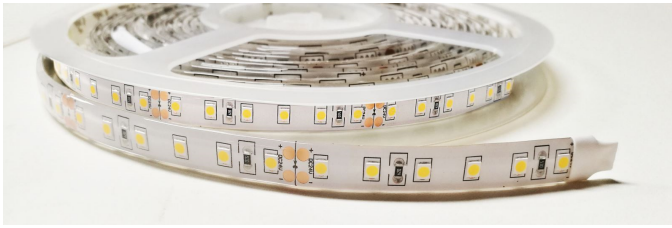

300884

96W/24V LED Strip 120 LEDs/Metre IP62 Cool White

Output Power/Max Power	W	96W
Input Rated Voltage	V	24
Colour Temperature	K	6000 - 7000
Lumens	lm	8177
Colour Rendering Index		>90
Viewing Angle/Beam	o	120
Number of LEDs		600
LED Type		2835 SMD
Max Ambient Temperature (Ta)	°C	-20°C to +50°C
IP Protection Level		IP62
Dimensions	mm	5000 x 10 x 2.5
Length of Unit	mm	cutable every 50mm
Max Length After Feed-in	m	6
Life Time		50000 Hours
Packaging		1 x 5m
Detailed Description		96W/24V High Brightness Flexible LED Strip IP62

ADDITIONAL INFORMATION

Also available Cool White, Natural White & Warm White in 12V & 24V output

300885

96W/24V LED Strip 120 LEDs/Metre IP62 Natural White

Output Power/Max Power	W	96W
Input Rated Voltage	V	24
Colour Temperature	K	4000 - 4500
Lumens	lm	7967
Colour Rendering Index		>90
Viewing Angle/Beam	o	120
Number of LEDs		600
LED Type		2835 SMD
Max Ambient Temperature (Ta)	°C	-20°C to +50°C
IP Protection Level		IP62
Dimensions	mm	5000 x 10 x 2.5
Length of Unit	mm	cutable every 50mm
Max Length After Feed-in	m	6
Life Time		50000 Hours
Packaging		1 x 5m
Detailed Description		96W/24V High Brightness Flexible LED Strip IP62

ADDITIONAL INFORMATION

Also available Cool White, Natural White & Warm White in 12V & 24V output

300886

96W/24V LED Strip 120 LEDs/Metre IP62 Warm White

Output Power/Max Power	W	96W
Input Rated Voltage	V	24
Colour Temperature	K	2900 - 3200
Lumens	lm	7352
Colour Rendering Index		>90
Viewing Angle/Beam	o	120
Number of LEDs		600
LED Type		2835 SMD
Max Ambient Temperature (Ta)	°C	-20°C to +50°C
IP Protection Level		IP62
Dimensions	mm	5000 x 10 x 2.5
Length of Unit	mm	cutable every 50mm
Max Length After Feed-in	m	6
Life Time		50000 Hours
Packaging		1 x 5m
Detailed Description		96W/24V High Brightness Flexible LED Strip IP62

ADDITIONAL INFORMATION

Also available Cool White, Natural White & Warm White in 12V & 24V output