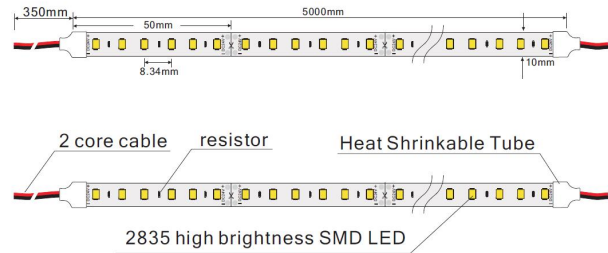

300884

96W/24V LED Strip 120 LEDs/Metre IP62 Cool White

Output Power/Max Power	W	96W
Input Rated Voltage	V	24
Colour Temperature	K	6000 - 7000
Lumens	lm	8177
Colour Rendering Index		>90
Viewing Angle/Beam	o	120
Number of LEDs		600
LED Type		2835 SMD
Max Ambient Temperature (Ta)	°C	-20°C to +50°C
IP Protection Level		IP62
Dimensions	mm	5000 x 10 x 2.5
Length of Unit	mm	cutable every 50mm
Max Length After Feed-in	m	6
Life Time		50000 Hours
Packaging		1 x 5m
Detailed Description		96W/24V High Brightness Flexible LED Strip IP62

ADDITIONAL INFORMATION

Also available Cool White, Natural White & Warm White in 12V & 24V output

300885

96W/24V LED Strip 120 LEDs/Metre IP62 Natural White

Output Power/Max Power	W	96W
Input Rated Voltage	V	24
Colour Temperature	K	4000 - 4500
Lumens	lm	7967
Colour Rendering Index		>90
Viewing Angle/Beam	o	120
Number of LEDs		600
LED Type		2835 SMD
Max Ambient Temperature (Ta)	°C	-20°C to +50°C
IP Protection Level		IP62
Dimensions	mm	5000 x 10 x 2.5
Length of Unit	mm	cutable every 50mm
Max Length After Feed-in	m	6
Life Time		50000 Hours
Packaging		1 x 5m
Detailed Description		96W/24V High Brightness Flexible LED Strip IP62

ADDITIONAL INFORMATION

Also available Cool White, Natural White & Warm White in 12V & 24V output

300886

96W/24V LED Strip 120 LEDs/Metre IP62 Warm White

Output Power/Max Power	W	96W
Input Rated Voltage	V	24
Colour Temperature	K	2900 - 3200
Lumens	lm	7352
Colour Rendering Index		>90
Viewing Angle/Beam	o	120
Number of LEDs		600
LED Type		2835 SMD
Max Ambient Temperature (Ta)	°C	-20°C to +50°C
IP Protection Level		IP62
Dimensions	mm	5000 x 10 x 2.5
Length of Unit	mm	cutable every 50mm
Max Length After Feed-in	m	6
Life Time		50000 Hours
Packaging		1 x 5m
Detailed Description		96W/24V High Brightness Flexible LED Strip IP62