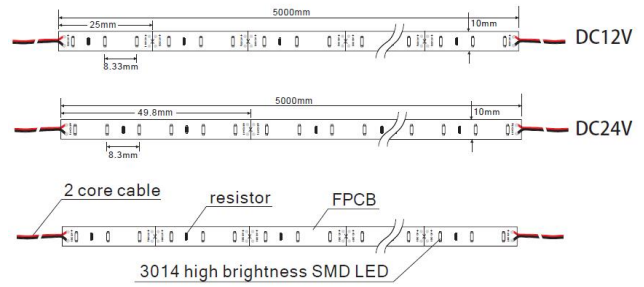

300990

72W/12V 3014 LED Strip 120 LEDs/Metre IP67 Cool White

Output Power/Max Power	W	72W
Input Rated Voltage	V	12
Colour Temperature	K	6000 - 7000
Lumens	lm	7055
Colour Rendering Index		>80
Viewing Angle/Beam	o	120
Dimming		with suitable power supply
Number of LEDs		600
LED Type		3014 SMD
Max Ambient Temperature (Ta)	°C	-20°C to +50°C
IP Protection Level		IP 67
Dimensions	mm	5000 x 10 x 2.5
Length of Unit	mm	cutable every 25mm
Max Length After Feed-in	m	5
Life Time		50000 Hours
Packaging		1 x 5m
Detailed Description		72W/12V High Brightness Flexible LED Strip IP67

ADDITIONAL INFORMATION

Also available Cool White, Natural White & Warm White in 12V & 24V output

300991

72W/12V 3014 LED Strip 120 LEDs/Metre IP67 Natural White

Output Power/Max Power	W	72W
Input Rated Voltage	V	12
Colour Temperature	K	4000 - 4500
Lumens	lm	6751
Colour Rendering Index		>80
Viewing Angle/Beam	o	120
Dimming		with suitable power supply
Number of LEDs		600
LED Type		3014 SMD
Max Ambient Temperature (Ta)	°C	-20°C to +50°C
IP Protection Level		IP 67
Dimensions	mm	5000 x 10 x 2.5
Length of Unit	mm	cutable every 25mm
Max Length After Feed-in	m	5
Life Time		50000 Hours
Packaging		1 x 5m
Detailed Description		72W/12V High Brightness Flexible LED Strip IP67

ADDITIONAL INFORMATION

Also available Cool White, Natural White & Warm White in 12V & 24V output

300992

72W/12V 3014 LED Strip 120 LEDs/Metre IP67 Warm White

Output Power/Max Power	W	72W
Input Rated Voltage	V	12
Colour Temperature	K	2900 - 3200
Lumens	lm	6596
Colour Rendering Index		>80
Viewing Angle/Beam	o	120
Dimming		with suitable power supply
Number of LEDs		600
LED Type		3014 SMD
Max Ambient Temperature (Ta)	°C	-20°C to +50°C
IP Protection Level		IP 67
Dimensions	mm	5000 x 10 x 2.5
Length of Unit	mm	cutable every 25mm
Max Length After Feed-in	m	5
Life Time		50000 Hours
Packaging		1 x 5m
Detailed Description		72W/12V High Brightness Flexible LED Strip IP67