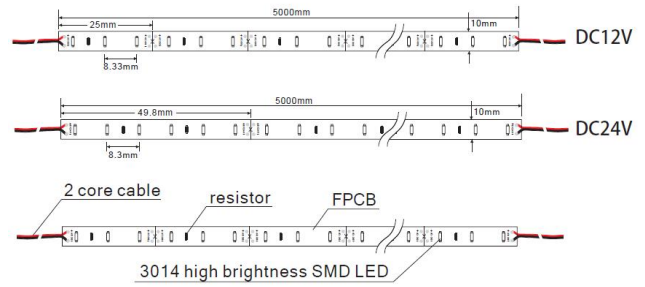

300990

72W/12V 3014 LED Strip 120 LEDs/Metre IP67 Cool White

Output Power/Max Power	W	72W
Input Rated Voltage	V	12
Colour Temperature	K	6000 - 7000
Lumens	lm	7055
Colour Rendering Index		>80
Viewing Angle/Beam	o	120
Dimming		with suitable power supply
Number of LEDs		600
LED Type		3014 SMD
Max Ambient Temperature (Ta)	°C	-20°C to +50°C
IP Protection Level		IP 67
Dimensions	mm	5000 x 10 x 2.5
Length of Unit	mm	cutable every 25mm
Max Length After Feed-in	m	5
Life Time		50000 Hours
Packaging		1 x 5m
Detailed Description		72W/12V High Brightness Flexible LED Strip IP67

ADDITIONAL INFORMATION

Also available Cool White, Natural White & Warm White in 12V & 24V output

300991

72W/12V 3014 LED Strip 120 LEDs/Metre IP67 Natural White

Output Power/Max Power	W	72W
Input Rated Voltage	V	12
Colour Temperature	K	4000 - 4500
Lumens	lm	6751
Colour Rendering Index		>80
Viewing Angle/Beam	o	120
Dimming		with suitable power supply
Number of LEDs		600
LED Type		3014 SMD
Max Ambient Temperature (Ta)	°C	-20°C to +50°C
IP Protection Level		IP 67
Dimensions	mm	5000 x 10 x 2.5
Length of Unit	mm	cutable every 25mm
Max Length After Feed-in	m	5
Life Time		50000 Hours
Packaging		1 x 5m
Detailed Description		72W/12V High Brightness Flexible LED Strip IP67

ADDITIONAL INFORMATION

Also available Cool White, Natural White & Warm White in 12V & 24V output

300992

72W/12V 3014 LED Strip 120 LEDs/Metre IP67 Warm White

Output Power/Max Power	W	72W
Input Rated Voltage	V	12
Colour Temperature	K	2900 - 3200
Lumens	lm	6596
Colour Rendering Index		>80
Viewing Angle/Beam	o	120
Dimming		with suitable power supply
Number of LEDs		600
LED Type		3014 SMD
Max Ambient Temperature (Ta)	°C	-20°C to +50°C
IP Protection Level		IP 67
Dimensions	mm	5000 x 10 x 2.5
Length of Unit	mm	cutable every 25mm
Max Length After Feed-in	m	5
Life Time		50000 Hours
Packaging		1 x 5m
Detailed Description		72W/12V High Brightness Flexible LED Strip IP67