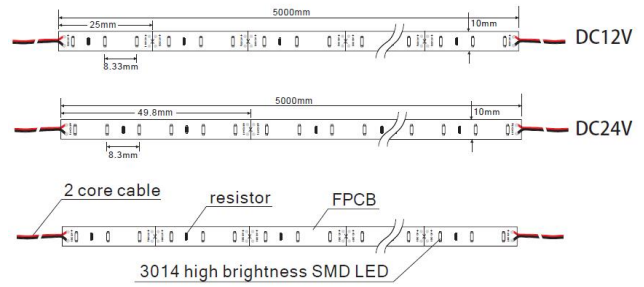

300994

72W/24V 3014 LED Strip 120 LEDs/Metre IP67 Cool White

Output Power/Max Power	W	72W
Input Rated Voltage	V	24
Colour Temperature	K	6000 - 7000
Lumens	lm	7055
Colour Rendering Index		>80
Viewing Angle/Beam	o	120
Dimming		with suitable power supply
Number of LEDs		600
LED Type		3014 SMD
Max Ambient Temperature (Ta)	°C	-20°C to +50°C
IP Protection Level		IP 67
Dimensions	mm	5000 x 10 x 2.5
Length of Unit	mm	cutable every 50mm
Max Length After Feed-in	m	10
Life Time		50000 Hours
Packaging		1 x 5m
Detailed Description		72W/24V High Brightness Flexible LED Strip IP67

### ADDITIONAL INFORMATION

Also available Cool White, Natural White & Warm White in 12V & 24V output

300995

72W/24V 3014 LED Strip 120 LEDs/Metre IP67 Natural White

Output Power/Max Power	W	72W
Input Rated Voltage	V	24
Colour Temperature	K	4000 - 4500
Lumens	lm	6751
Colour Rendering Index		>80
Viewing Angle/Beam	o	120
Dimming		with suitable power supply
Number of LEDs		600
LED Type		3014 SMD
Max Ambient Temperature (Ta)	°C	-20°C to +50°C
IP Protection Level		IP 67
Dimensions	mm	5000 x 10 x 2.5
Length of Unit	mm	cutable every 50mm
Max Length After Feed-in	m	10
Life Time		50000 Hours
Packaging		1 x 5m
Detailed Description		72W/24V High Brightness Flexible LED Strip IP67

### ADDITIONAL INFORMATION

Also available Cool White, Natural White & Warm White in 12V & 24V output

300996

72W/24V 3014 LED Strip 120 LEDs/Metre IP67 Warm White

Output Power/Max Power	W	72W
Input Rated Voltage	V	24
Colour Temperature	K	2900 - 3200
Lumens	lm	6596
Colour Rendering Index		>80
Viewing Angle/Beam	o	120
Dimming		with suitable power supply
Number of LEDs		600
LED Type		3014 SMD
Max Ambient Temperature (Ta)	°C	-20°C to +50°C
IP Protection Level		IP 67
Dimensions	mm	5000 x 10 x 2.5
Length of Unit	mm	cutable every 50mm
Max Length After Feed-in	m	10
Life Time		50000 Hours
Packaging		1 x 5m
Detailed Description		72W/24V High Brightness Flexible LED Strip IP67